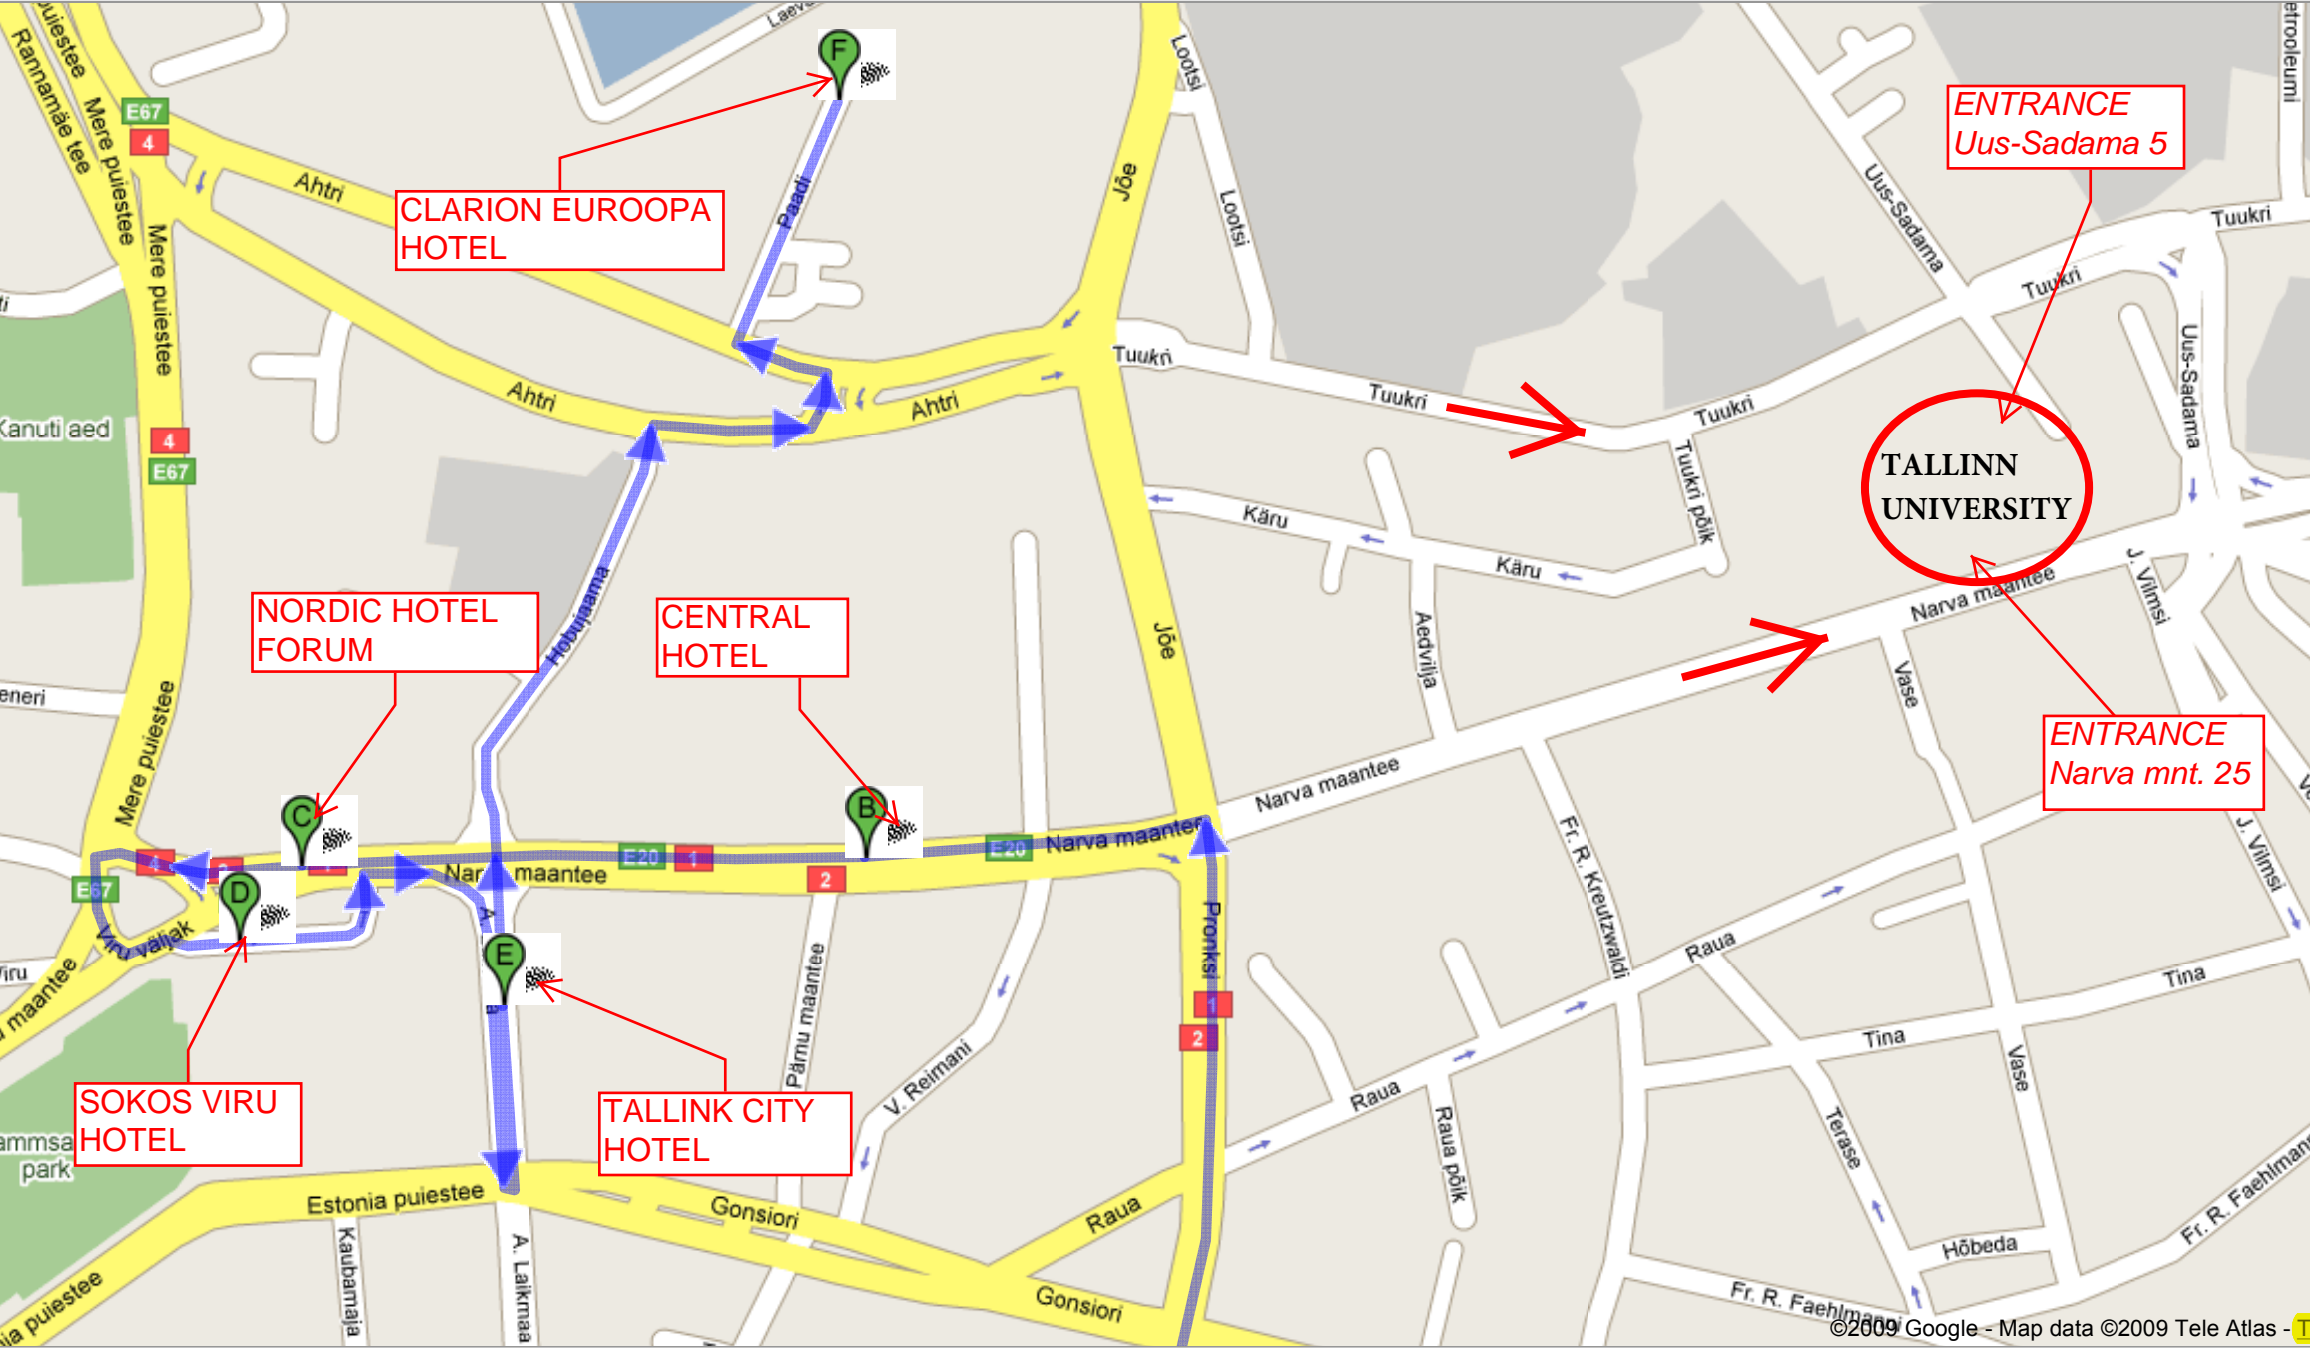

Venue information

The meeting will take place in Tallinn University and is located at the city centre. There are two main entrances: Narva mnt. 25 and Uus-Sadama 5, buildings are connected with galleries.

Following hotels are located near Viru Shopping-Centre:

- Nordic Hotel Forum
Address: Viru väljak 3
- Sokos Hotel Viru
Address: Viru väljak 4
- Tallink City Hotel
Address: A.Laikmaa 5
- Reval Hotel Central
Address: Narva mnt. 7C

Hotel Euroopa (address: Paadi 5) is located near the bust stop REISISADAM

The bus timetable is available at

http://soiduplaan.tallinn.ee/?a=p.routes&transport_id=bus&t=xhtml&l=en

From the airport to the city, find schedule named "Moigu-Reisisadam" where the bus stop "Lennujaam" means the Airport.

See location of the venue and the hotels in the maps:

CLARION EUROOPA HOTEL

NORDIC HOTEL FORUM

SOKOS VIRU HOTEL

TALLINK CITY HOTEL

CENTRAL HOTEL

ENTRANCE Uus-Sadama 5

TALLINN UNIVERSITY