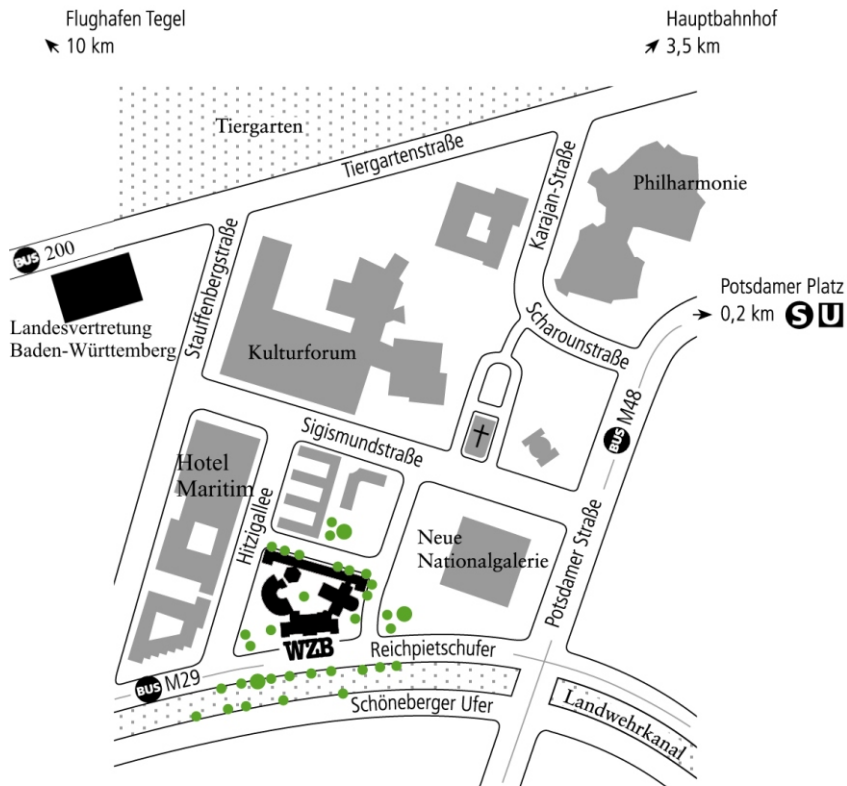

Plans of the surroundings of the conference venues and of the WZB

Landesvertretung Baden-Württemberg (LV - BW)

Conference Reception

Catering

Rooms:

*Saal, Württemberg, Hohenzollern, Kurpfalz,
Weinstube*

WZB

Rooms:

A 300, A 305, A 310, B 002/003, B 004/005, D 217